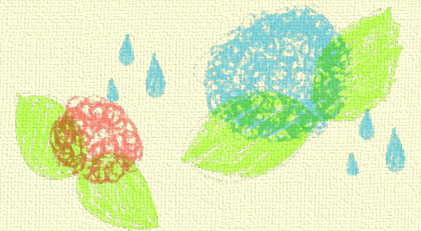

Rejiko 

Handwriting practice lines consisting of a solid top line, a dashed middle line, and a solid bottom line. The lines are colored in a repeating sequence of red, blue, green, and yellow.

© PictureVillage/eri.
<http://www.picture-village.org>